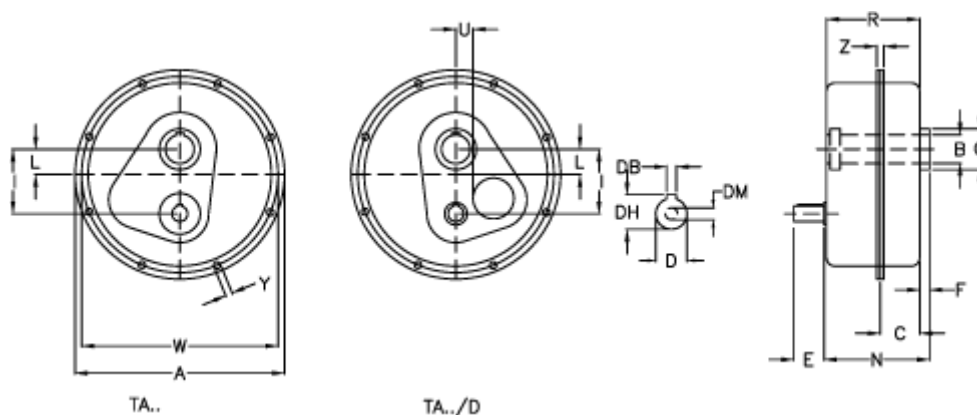

Data Sheet

Article number: 2948050150055

Description: Shaft mount. speed reducer
TA 50.55D i=15 without lubrication

Measures

a	= 434	E = 80	W	= 410
B G7	= 55	F = 15	Weight (kg)	= 58
C	= 66	I = 143	Y	= 11.0
DB	= 10	L = 40	Z	= 24.5
Description	= TA 50.55D	N = 190.0		
DH	= 42.0	Q = 85		
D h6	= 38	R = 182.0		
DM	= M12	U = 46		